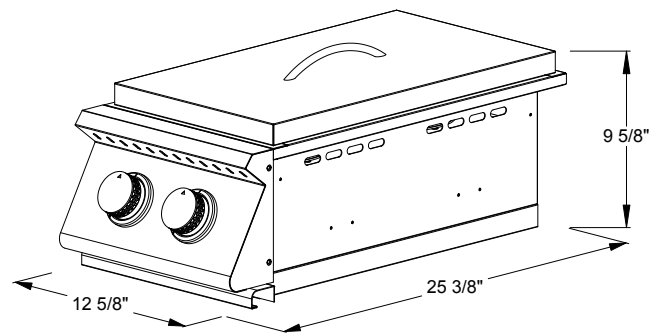

Sizzler Double Side Burner

SKU: SIZSB2

NOTES

**DISCLAIMER**

We recommend adding a 1/4" (.25) to the inner dimension to ensure the unit fits properly in the build out.