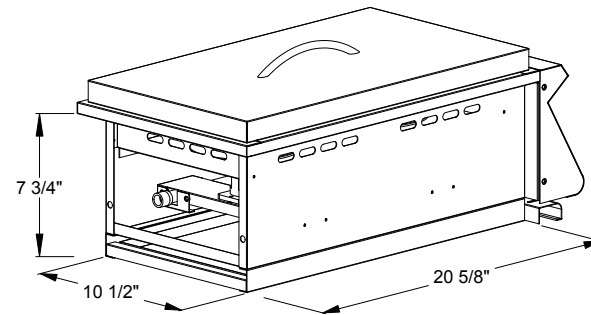

Sizzler Double Side Burner

SKU: SIZSB2

NOTES

**DISCLAIMER**

We recommend adding a 1/4" (.25) to the inner dimension to ensure the unit fits properly in the build out.